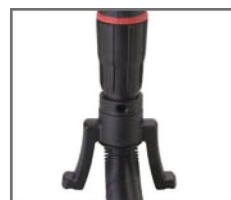

Support to protect extraction hose from deforming when the machine is stood on the floor. Adjust the extraction power by turning to the left or right, balancing extraction power of different vacuum cleaners resulting in perfect sanding work.